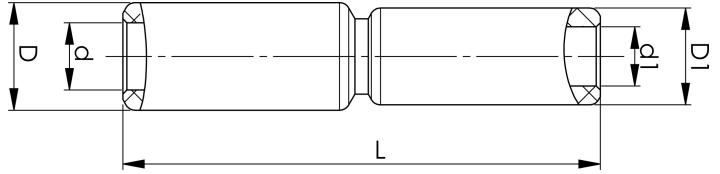

Through connectors with aluminium partitions with different areas 16 - 400 mm²

AS95-70

Al through connector with partition for stranded Al cable 95-70 mm², or for solid Al cable 120-95 mm².
Used for splicing Al conductors of different areas.
Used with Elpress certified systems V1300, V250.

Item number: **7313-408800**

EAN: **7393487009226**

s1 (mm): **45**
d (mm): **12.5**
D (mm): **25**
L (mm): **116.1**
s (mm): **60**
d1 (mm): **11.3**
D1 (mm): **20**

AWG/MCM Stranded Al: **2/0 - 3/0 AWG**

AWG/MCM Solid Al: **25040**

mm² Stranded Al: **95-70**

mm² Solid Al: **120-95**