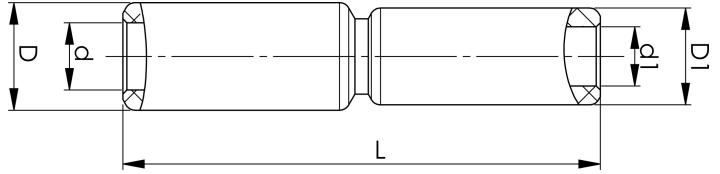

Through connectors with aluminium partitions with different areas 16 - 400 mm²

AS95-25

Al through connector with partition for stranded Al cable 95-25 mm², or for solid Al cable 120-35 mm².
Used for splicing Al conductors of different areas.
Used with Elpress certified systems V1300, V250.

Item number: **7313-442600**

EAN: **7393487015852**

s1 (mm): **29**
d (mm): **12.5**
D (mm): **25**
L (mm): **101.1**
s (mm): **60**
d1 (mm): **6.8**
D1 (mm): **13**

AWG/MCM Stranded Al: **4 - 3/0 AWG**

AWG/MCM Solid Al: **2250**

mm² Stranded Al: **95-25**

mm² Solid Al: **120-35**