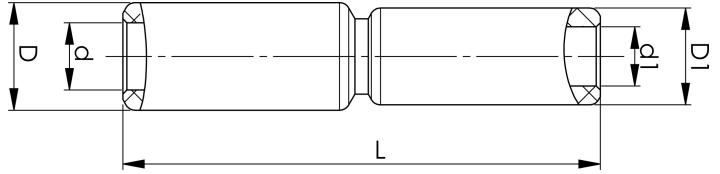

Through connectors with aluminium partitions with different areas 16 - 400 mm²

AS35-25

Al through connector with partition for stranded Al cable 35-25 mm², or for solid Al cable 50-35 mm².
Used for splicing Al conductors of different areas.
Used with Elpress certified systems V1300, V250.

Item number: **7313-441300**

EAN: **7393487089846**

s1 (mm): **29**

d (mm): **8.5**

D (mm): **20**

L (mm): **85**

s (mm): **45**

d1 (mm): **6.8**

D1 (mm): **13**

AWG/MCM Stranded Al: **2 - 4 AWG**

AWG/MCM Solid Al: **104**

mm² Stranded Al: **35-25**

mm² Solid Al: **50-35**