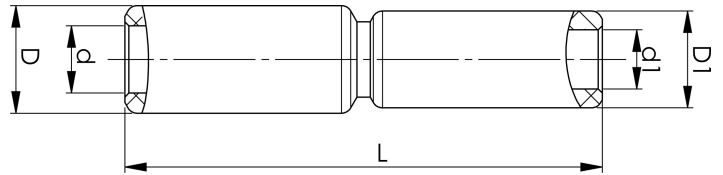

Through connectors with aluminium partitions with different areas 16 - 400 mm<sup>2</sup>

# AS500A-400

Item number: **7313-443000**

EAN: **7393487090064**

s1 (mm): **83**

d (mm): **28**

D (mm): **52**

L (mm): **219.6**

s (mm): **110**

d1 (mm): **25**

D1 (mm): **40**

mm<sup>2</sup> Stranded Al: **500-400**