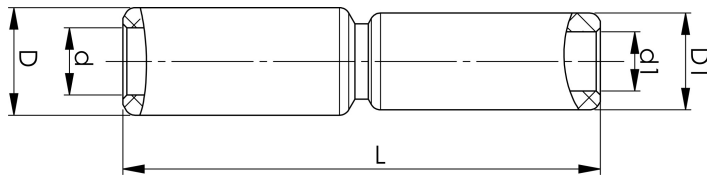

Through connectors with aluminium partitions with different areas 16 - 400 mm²

AS300-240

Al through connector with partition for stranded Al cable 300-240 mm². Used for splicing Al conductors of different areas. Used with Elpress certified system V250.

Item number: **7313-440400**

EAN: **7393487012028**

s1 (mm): **61**

d (mm): **22**

D (mm): **36**

L (mm): **155.1**

s (mm): **83**

d1 (mm): **19.8**

D1 (mm): **32**

AWG/MCM Stranded Al: **450 - 550 MCM**

mm² Stranded Al: **300-240**