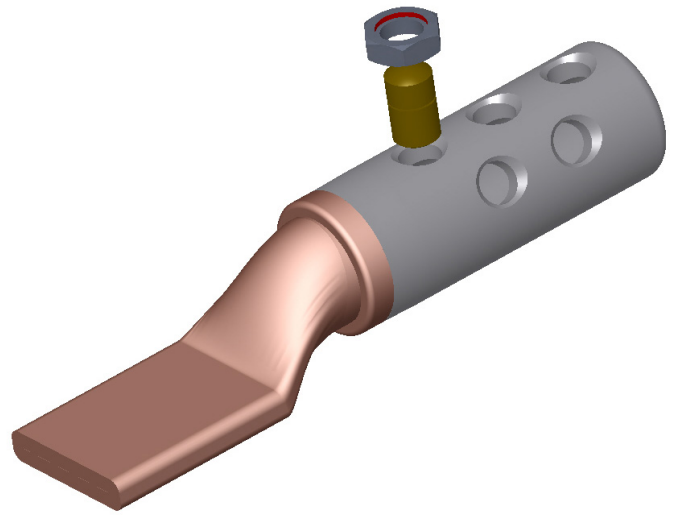

Shearbolt terminals 10 - 630 mm² (reversible screw)

SL630R-1

- shearbolt material: brass for minimum friction
- reversible shear-off shearbolts
- voltage range 1-36 kV
- meets the requirements of IEC standard 61238-1:2003
- the terminals are of the bimetallic type for best functionality

Shearbolt terminal 1-36 kV suitable for both Al and Cu class 1 and class 2 cable, connection holes as necessary. Round cable 500-630 mm².

Item number: **7334-011100**

EAN: **7393487033276**

W (mm): **55**

t (mm): **12**

d (mm): **33**

D (mm): **49**

L1 (mm): **129**

L (mm): **243**

s (mm): **120**

Max voltage (kV): **1-36**

Cable type Round (mm²): **500-630**