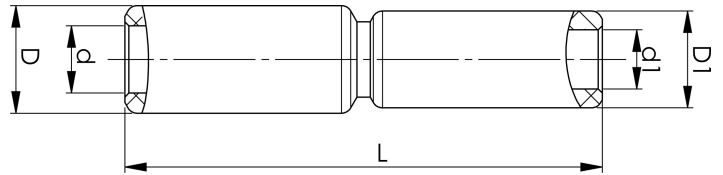

Through connectors with aluminium partitions with different areas 16 - 400 mm²

AS500A-400

Item number: **7313-443000**

EAN: **7393487090064**

s1 (mm): **83**

d (mm): **28**

D (mm): **52**

L (mm): **219.6**

s (mm): **110**

d1 (mm): **25**

D1 (mm): **40**

mm² Stranded Al: **500-400**