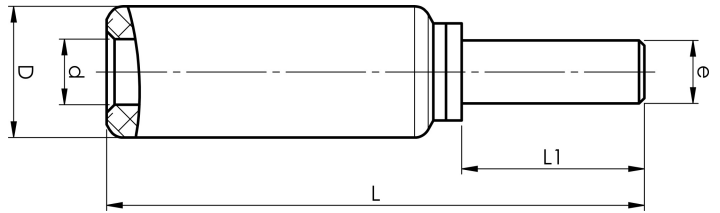

AKP300

- Used for connection of Al conductors to apparatus with copper connectors.
- Two crimps are needed.

AlCu terminal for stranded Al cable 300 mm². Used with Elpress certified system V250.

Item number: **7337-401200**

EAN: **7393487010338**

e (mm): **16**

d (mm): **22**

D (mm): **36**

L (mm): **142**

s (mm): **83**

AWG/MCM Stranded Al: **550 MCM**

mm² Stranded Al: **300**