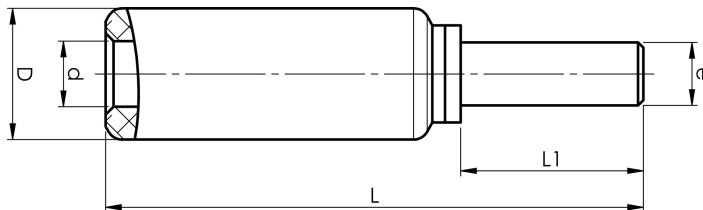

AKP300

- Used for connection of Al conductors to apparatus with copper connectors.
- Two crimps are needed.

AlCu terminal for stranded Al cable 300 mm². Used with Elpress certified system V250.

Item number: **7337-401200**

EAN: **7393487010338**

e (mm): **16**

d (mm): **22**

D (mm): **36**

L (mm): **142**

s (mm): **83**

AWG/MCM Stranded Al: **550 MCM**

mm² Stranded Al: **300**